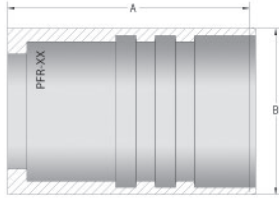

PFR Non-Skive Ferrules

PFR - Piranhaflex™

Part Number	Dash Size	Hose ID Size		B OD (mm)	L Length (mm)	Weight (lbs/each)
		(in)	(mm)			
PFR-03	03	3/16	4.7	14.9	24.0	0.03
PFR-04	04	1/4	6.4	17.0	29.0	0.04
PFR7-05*	05	5/16	7.9	19.0	29.0	0.04
PFR-06	06	3/8	9.5	21.0	31.0	0.05
PFR-08	08	1/2	12.7	25.4	36.0	0.06
PFR-12	12	3/4	19.05	31.8	45.2	0.11

* PFR7-05 ferrules are to be used only with SAE 100R7 hoses!

NEW

PFR3 - Piranhaflex™

Part Number	Dash Size	Hose ID Size		B OD (mm)	L Length (mm)	Weight (lbs/each)
		(in)	(mm)			
PFR3-04	04	1/4	6.4	14.75	28.9	0.03
PFR3-05	05	5/16	7.9	17.4	28.8	0.04
PFR3-06	06	3/8	9.5	19.0	28.8	0.04
PFR4-08	08	1/2	12.7	23.7	36.3	0.06