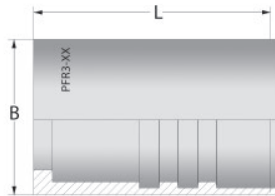

PFR Non-Skive Ferrules

PFR - Piranhaflex™

Part Number	Dash Size	Hose ID Size		B OD (mm)	L Length (mm)	Weight (lbs/each)
		(in)	(mm)			
PFR-03	03	3/16	4.7	14.9	24.0	0.03
PFR-04	04	1/4	6.4	17.0	29.0	0.04
PFR7-05*	05	5/16	7.9	19.0	29.0	0.04
PFR-06	06	3/8	9.5	21.0	31.0	0.05
PFR-08	08	1/2	12.7	25.4	36.0	0.06
PFR-12	12	3/4	19.05	31.8	45.2	0.11

* PFR7-05 ferrules are to be used only with SAE 100R7 hoses!

NEW

PFR3 - Piranhaflex™

Part Number	Dash Size	Hose ID Size		B OD (mm)	L Length (mm)	Weight (lbs/each)
		(in)	(mm)			
PFR3-04	04	1/4	6.4	14.75	28.9	0.03
PFR3-05	05	5/16	7.9	17.4	28.8	0.04
PFR3-06	06	3/8	9.5	19.0	28.8	0.04
PFR4-08	08	1/2	12.7	23.7	36.3	0.06